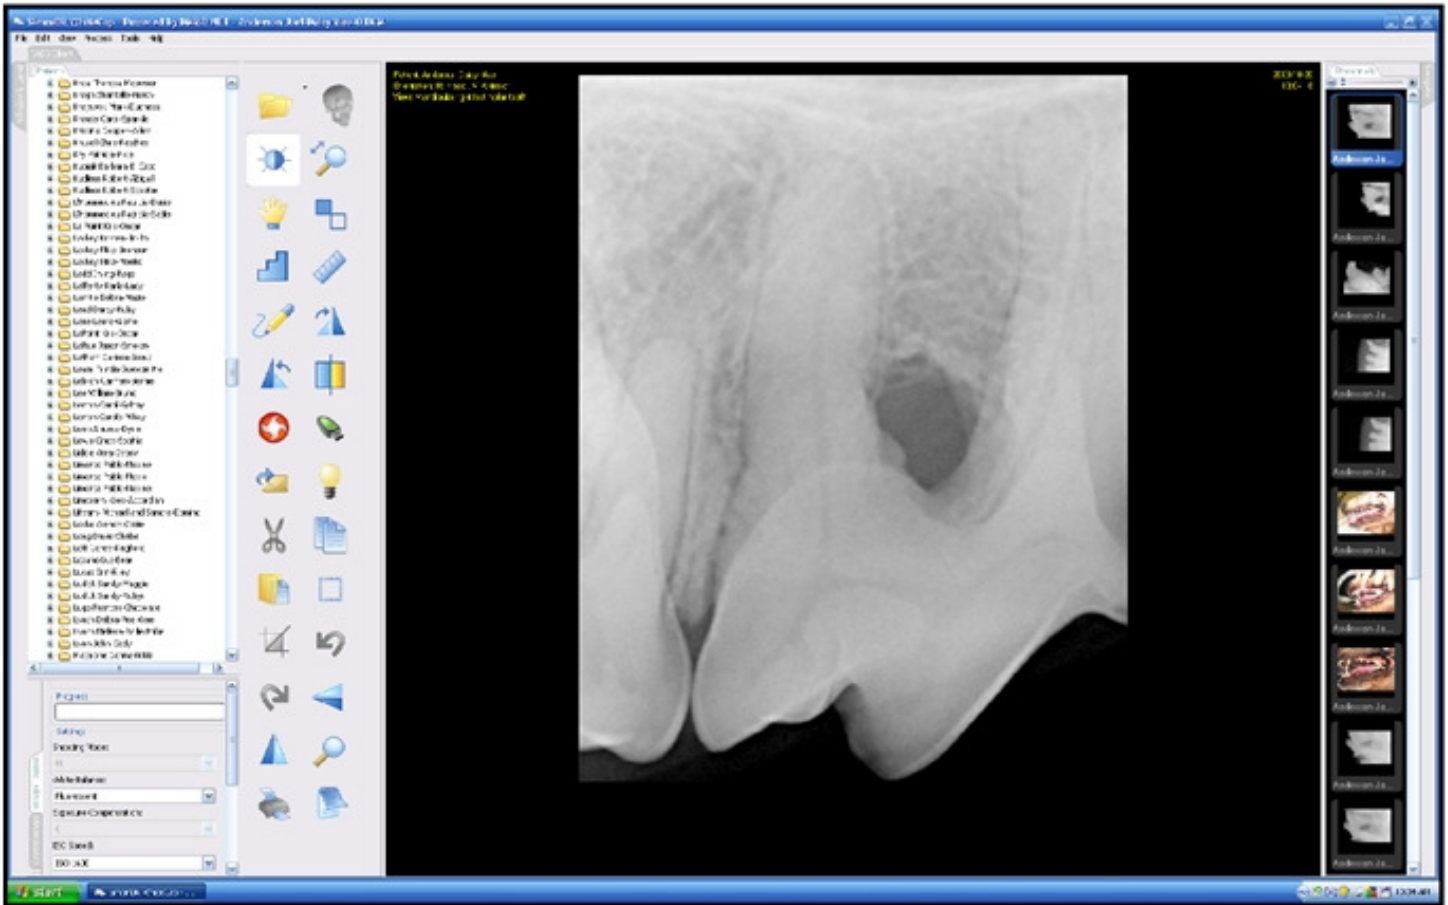

# Dental Radiography System

# A Complete High Resolution Dental Radiography System That's Easy to Use

Experience is something on which you need to depend. After over 50 years, SimonDR has applied its experience in analog radiography and digital radiography into dental x-ray: Introducing the SimonDR Digital Dental X-Ray System.

## **WhiteCap Software:**

Award winning and easy-to-use WhiteCap Software  
1-click images display within 4 seconds  
Full processing software like your SimonDR DRV sm x-ray system  
Dicom 3.0 compliant images  
Fully integrated with V-Tech Practice Management  
Infinity by Impromed  
Minimum Operating System – Windows 2003.

## **Image Quality:**

Industry leading 16 bit grayscale 65,000 shades.  
Industry leading 20 lp/mm resolution.